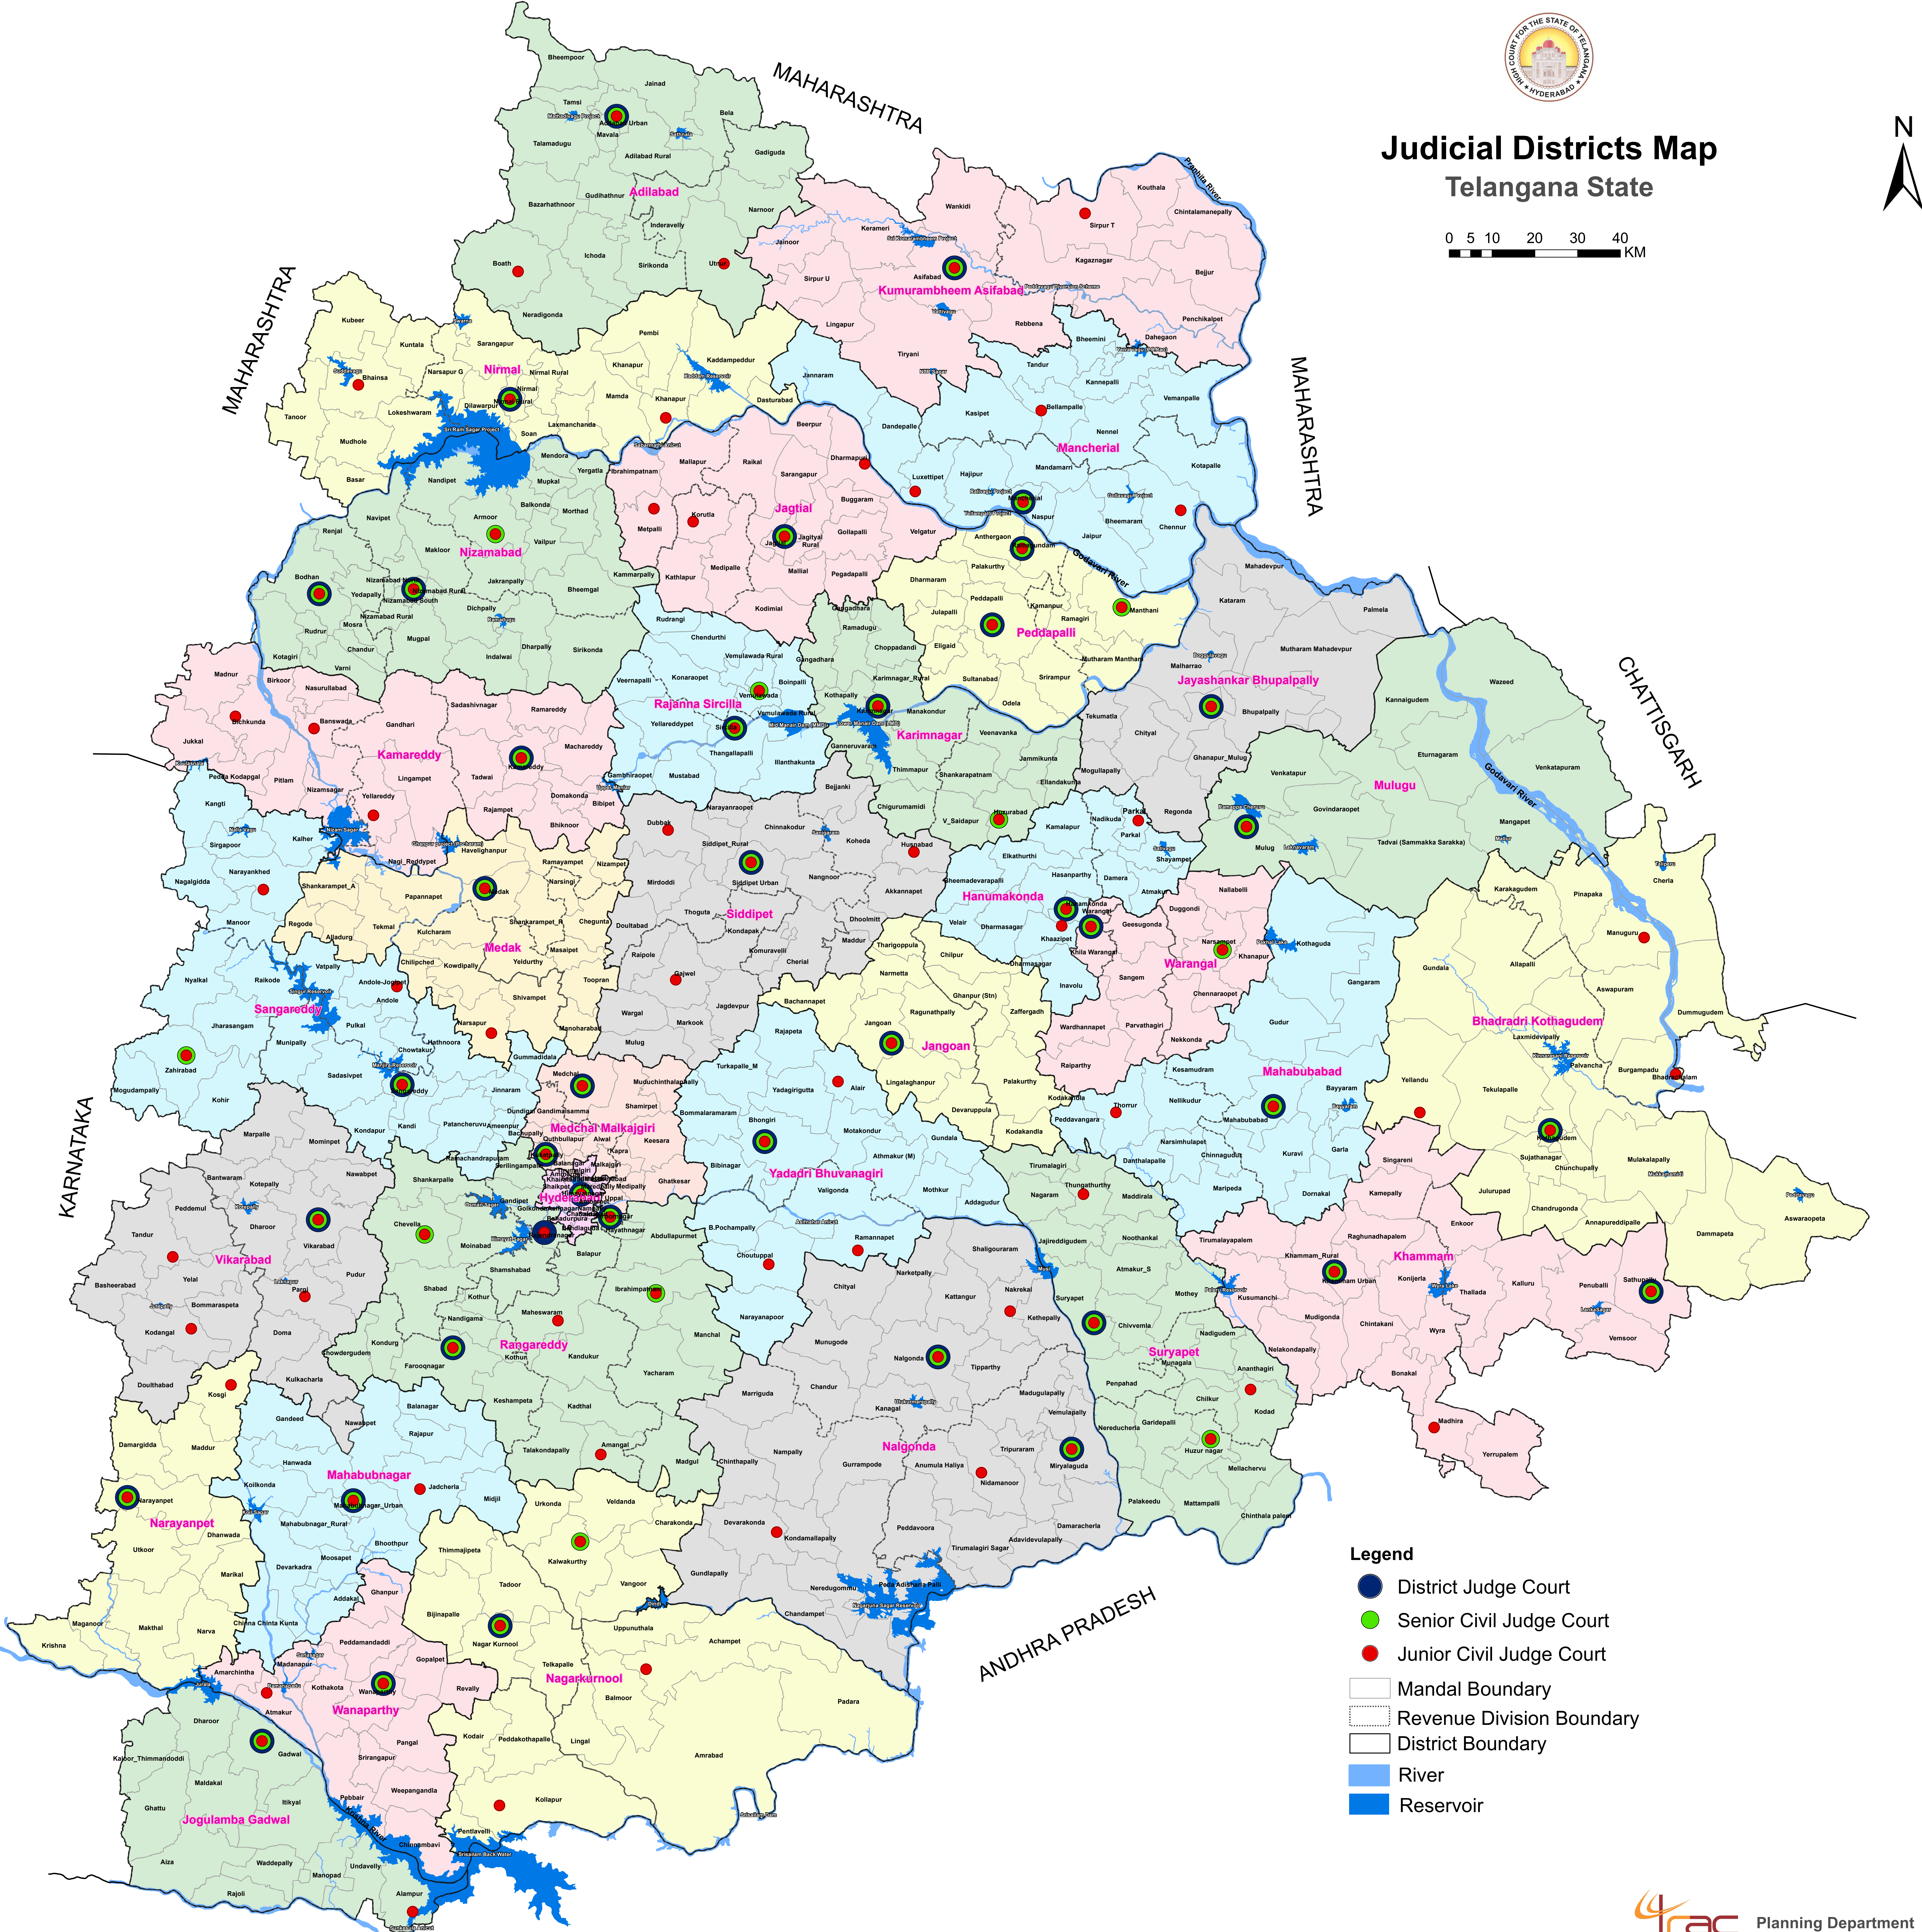

# Judicial Districts Map Telangana State

0 5 10 20 30 40  
KM

### Legend

- District Judge Court
- Senior Civil Judge Court
- Junior Civil Judge Court
- Mandal Boundary
- Revenue Division Boundary
- District Boundary
- River
- Reservoir